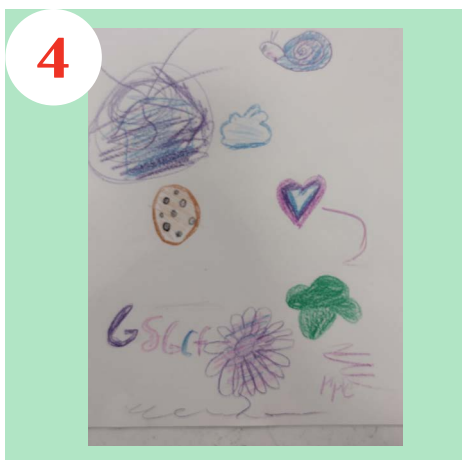

T-shirt color: Pink

T-shirt color: Purple